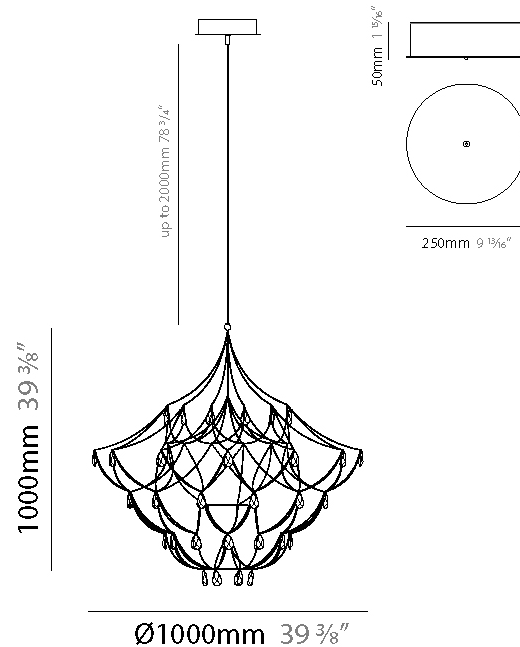

CRYSTAL GALAXY SUSPENSION

D101398-

base number   LED Dimming   Color Temperature   Finish Options

PROJECT
TYPE
SPECIFIER
QUANTITY
DATE

1. To build a product code in our configurator select the specify button on the base model # product page
2. To build a manual product code on this datasheet choose from the options listed below in blue font and add the suffix to the base model #

GENERAL

Series: Crystal Galaxy
Brand: Quasar
Division: Design
Mounting Type: Suspension
Mounting Location: Ceiling
Subcategory: Ambient

PHYSICAL

Shape: Abstract
Diameter (mm): 1000
Diameter (in): 39 3/8
Height (mm): 1000
Height (in): 39 3/8
Max. Overall Height (mm): 2000
Max. Overall Height (in): 78 3/4
Light Distribution: Omnidirectional
Fixture Finish: [NIC](#) / [BRA](#) / [BBR](#)
Fixture Material: Metal
Upon Request: Custom Sizes

ELECTRICAL

Number of Lamps: 75 + 1
Lamp Type: LED Retrofit
Input Wattage (W): 31.75
Bulb Included: Bulb Included
Max. Wattage Per Lamp (W): 0.33 + 7
Lamp Base: E10 + GU10
Dimming: [0-10V Dimming](#) / [Phase Dimming (120Vac Only)](#)
Driver Included: Yes
Driver Location: Integrated
Driver Type: Constant Voltage - Universal
Driver Class: Class 2
Input Voltage (V): 120 - 277
Output Voltage (V): 12
Lamp Voltage (V): 12

LED

Color Temperature (*K): [2600](#) / [3000](#) / [3500](#)
CRI: >90 CRI
Lamp Life (hrs): 50000

OPTICAL

RATINGS AND CERTIFICATIONS

Certified By: Certified for North American Standards
IP rating: IP20