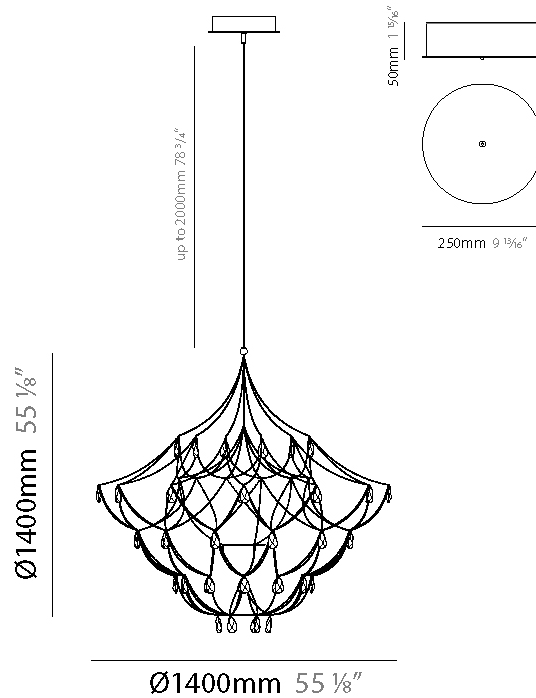

CRYSTAL GALAXY SUSPENSION

D101405-

base number	LED Dimming	Color Temperature	Finish Options

1. To build a product code in our configurator select the specify button on the base model # product page
2. To build a manual product code on this datasheet choose from the options listed below in blue font and add the suffix to the base model #

GENERAL

Series: Crystal Galaxy
Brand: Quasar
Division: Design
Mounting Type: Suspension
Mounting Location: Ceiling
Subcategory: Ambient

PHYSICAL

Shape: Abstract
Diameter (mm): 1400
Diameter (in): 55 1/8"
Height (mm): 1400
Height (in): 55 1/8"
Max. Overall Height (mm): 3400
Max. Overall Height (in): 133 7/8"
Light Distribution: Omnidirectional
Weight (kg): 5
Weight (lbs): 11.02
Fixture Finish: NIC / BRA / BBR
Fixture Material: Metal
Cable Details: 2000mm Cable

ELECTRICAL

Number of Lamps: 126
Lamp Type: LED Retrofit
Input Wattage (W): 41.58
Bulb Included: Bulb Included
Max. Wattage Per Lamp (W): 0.33
Lamp Base: E10
Dimming: 0-10V Dimming / Phase Dimming (120Vac Only)
Driver Included: Yes
Driver Location: Integrated
Driver Type: Constant Voltage - Universal
Driver Class: Class 2
Input Voltage (V): 120 - 277
Output Voltage (V): 12
Lamp Voltage (V): 12

LED

Color Temperature (°K): 2600 / 3000 / 3500
Max. Delivered Lumen (lm): 2898 (2600K)
CRI: >80 CRI
Lamp Life (hrs): 50000

OPTICAL

RATINGS AND CERTIFICATIONS

Certified By: Certified for North American Standards
IP rating: IP20