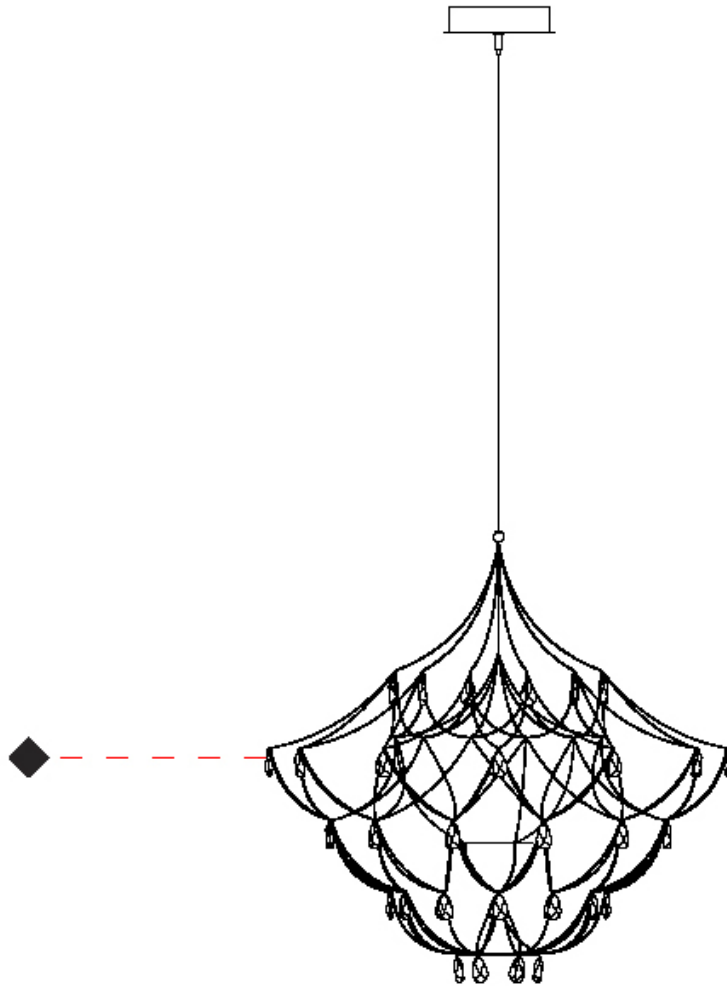

CRYSTAL GALAXY SUSPENSION

D101393-

PROJECT

TYPE

SPECIFIER

QUANTITY

DATE

D