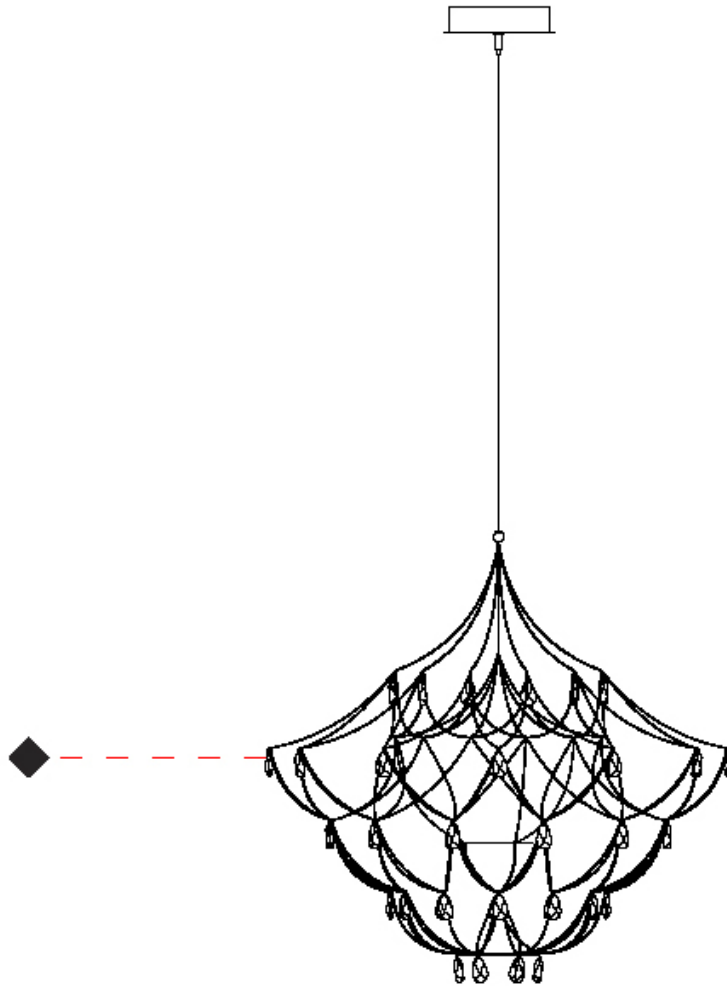

CRYSTAL GALAXY SUSPENSION

D101394-

PROJECT

TYPE

SPECIFIER

QUANTITY

DATE