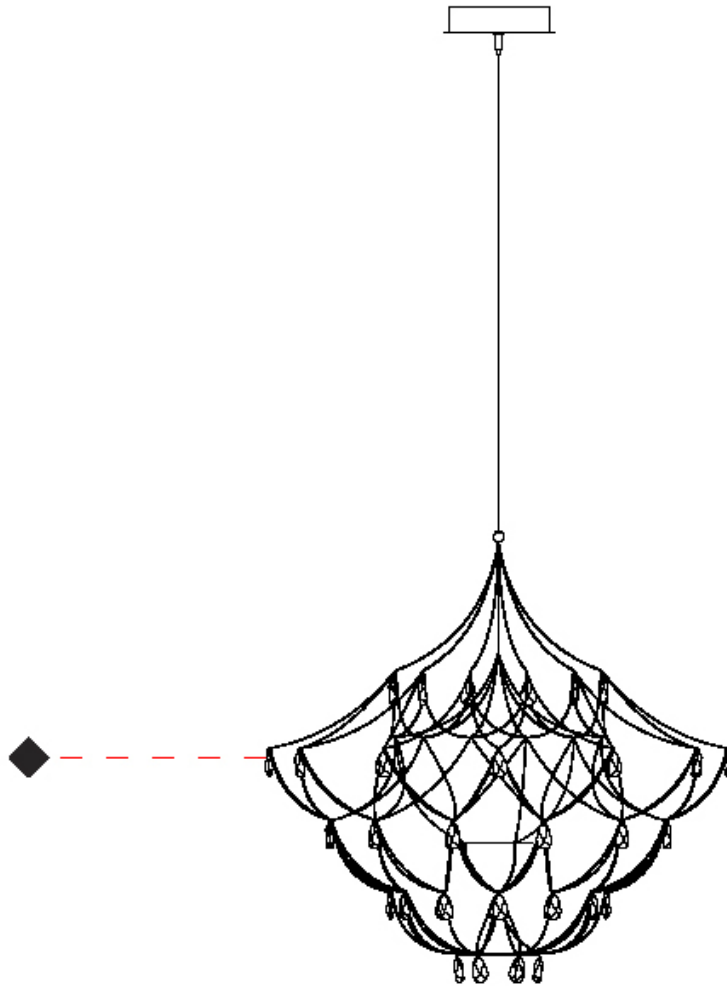

CRYSTAL GALAXY SUSPENSION

D101401-

PROJECT

TYPE

SPECIFIER

QUANTITY

DATE