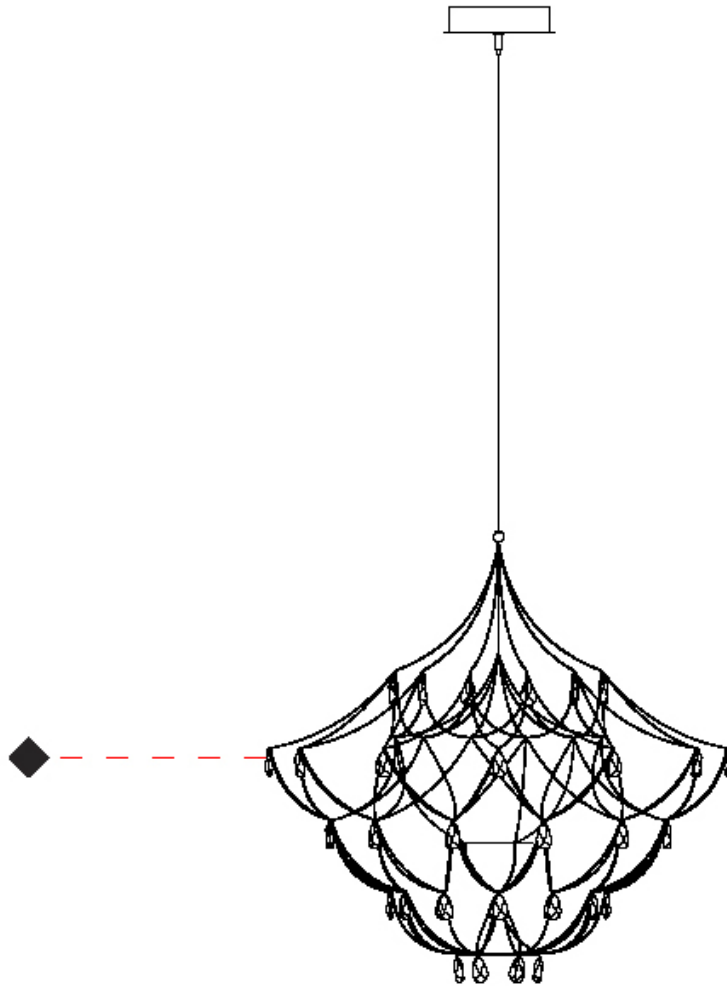

CRYSTAL GALAXY SUSPENSION

D101418-

PROJECT

TYPE

SPECIFIER

QUANTITY

DATE

D