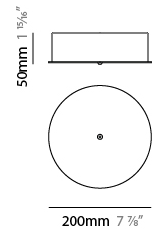

PROJECT	_____
TYPE	_____
SPECIFIER	_____
QUANTITY	_____
DATE	_____

CRYSTAL GALAXY SURFACE

D102029-

base number	LED	Color	Finish
	Dimming	Temperature	Options

1. To build a product code in our configurator select the specify button on the base model # product page
2. To build a manual product code on this datasheet choose from the options listed below in blue font and add the suffix to the base model #

GENERAL

Series: Crystal Galaxy
Brand: Quasar
Division: Design
Mounting Type: Surface
Mounting Location: Ceiling
Subcategory: Ambient

PHYSICAL

Shape: Abstract
Diameter (mm): 1000
Diameter (in): 39 3/8
Height (mm): 500
Height (in): 19 11/16
Light Distribution: Omnidirectional
Weight (kg): 3
Weight (lbs): 6.61
[Fixture Finish: NIC / BRA / BBR](#)
Fixture Material: Metal
Upon Request: Custom Sizes

ELECTRICAL

Number of Lamps: 66
Lamp Type: LED Retrofit
Input Wattage (W): 21.78
Bulb Included: Bulb Included
Max. Wattage Per Lamp (W): 0.33
Lamp Base: E10
[Dimming: 0-10V Dimming / Phase Dimming (120Vac Only)](#)
Driver Included: Yes
Driver Location: Integrated
Driver Type: Constant Voltage - Universal
Driver Class: Class 2
Input Voltage (V): 120 - 277
Output Voltage (V): 12
Lamp Voltage (V): 12

LED

[Color Temperature (°K): 2600 / 3000 / 3500](#)
Max. Delivered Lumen (lm): 1518 (2600K)
CRI: >80 CRI
Lamp Life (hrs): 50000

OPTICAL

RATINGS AND CERTIFICATIONS

Certified By: Certified for North American Standards
IP rating: IP20

Ø1000mm 39 3/8"