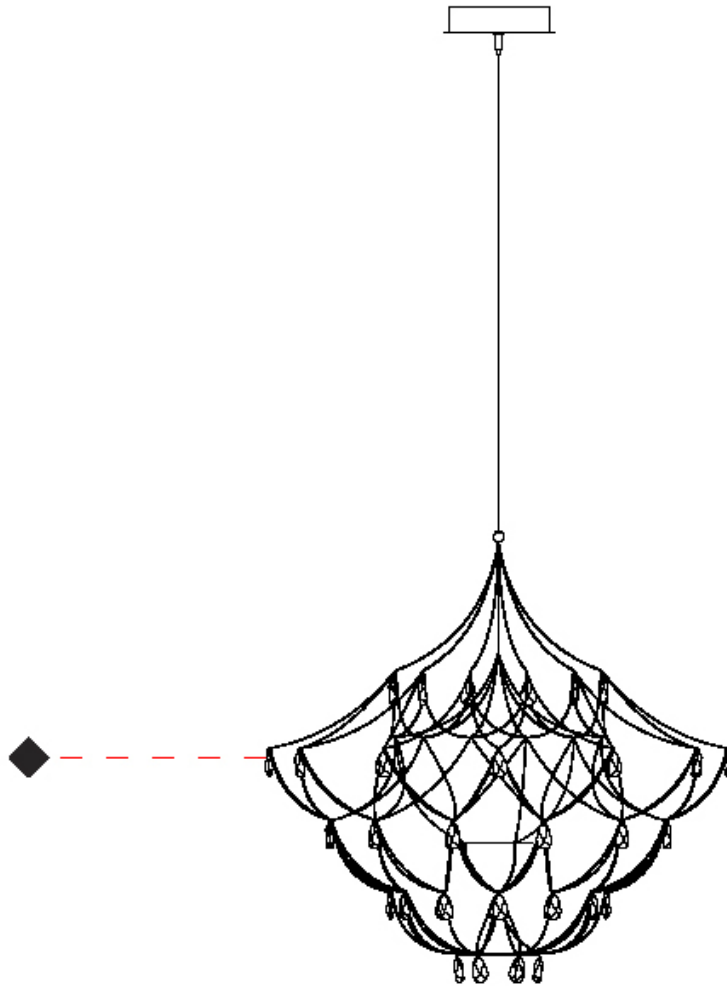

CRYSTAL GALAXY SUSPENSION

D101410-

PROJECT

TYPE

SPECIFIER

QUANTITY

DATE