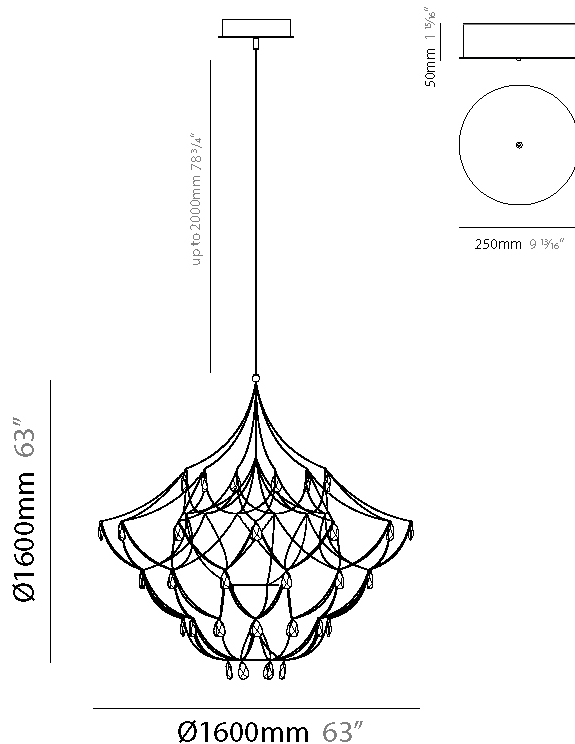

D101409-

base number	LED	Color	Finish
	Dimming	Temperature	Options

1. To build a product code in our configurator select the specify button on the base model # product page
2. To build a manual product code on this datasheet choose from the options listed below in blue font and add the suffix to the base model #

GENERAL

Series: Crystal Galaxy
Brand: Quasar
Division: Design
Mounting Type: Suspension
Mounting Location: Ceiling
Subcategory: Ambient

PHYSICAL

Shape: Abstract
Diameter (mm): 1600
Diameter (in): 63
Height (mm): 1600
Height (in): 63
Max. Overall Height (mm): 3600
Max. Overall Height (in): 141 3/4
Light Distribution: Omnidirectional
Weight (kg): 6
Weight (lbs): 13.23
Fixture Finish: NIC / BRA / BBR
Fixture Material: Metal
Cable Details: 2000mm Cable
Upon Request: Custom Sizes

ELECTRICAL

Number of Lamps: 144
Lamp Type: LED Retrofit
Input Wattage (W): 47.52
Bulb Included: Bulb Included
Max. Wattage Per Lamp (W): 0.33
Lamp Base: E10
Dimming: 0-10V Dimming / Phase Dimming (120Vac Only)
Driver Included: Yes
Driver Location: Integrated
Driver Type: Constant Voltage - Universal
Driver Class: Class 2
Input Voltage (V): 120 - 277
Output Voltage (V): 12
Lamp Voltage (V): 12

LED

Color Temperature (°K): 2600 / 3000 / 3500
Max. Delivered Lumen (lm): 3312 (2600K)
CRI: >90 CRI
Lamp Life (hrs): 50000

OPTICAL

RATINGS AND CERTIFICATIONS

Certified By: Certified for North American Standards
IP rating: IP20