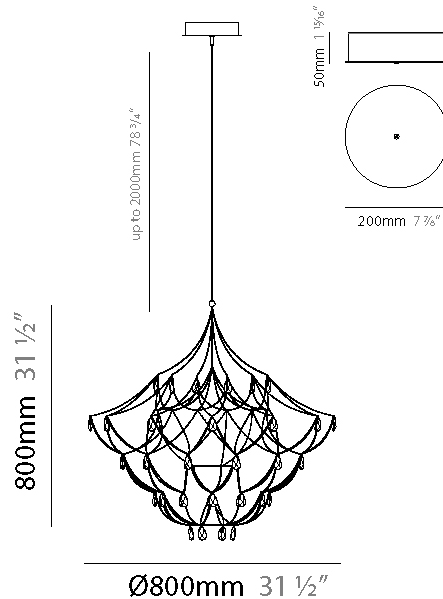

CRYSTAL GALAXY SUSPENSION

D101390-

base number   LED Dimming   Color Temperature   Finish Options

1. To build a product code in our configurator select the specify button on the base model # product page
2. To build a manual product code on this datasheet choose from the options listed below in blue font and add the suffix to the base model #

GENERAL

Series: Crystal Galaxy
Brand: Quasar
Division: Design
Mounting Type: Suspension
Mounting Location: Ceiling
Subcategory: Ambient

PHYSICAL

Shape: Abstract
Diameter (mm): 800
Diameter (in): 31 1/2
Height (mm): 800
Height (in): 31 1/2
Max. Overall Height (mm): 2000
Max. Overall Height (in): 78 3/4
Light Distribution: Omnidirectional
Diffuser: Asfour Crystals
Fixture Finish: [NIC / BRA / BBR](#)
Fixture Material: Metal
Upon Request: Custom Sizes

ELECTRICAL

Number of Lamps: 60 + 1
Lamp Type: LED Retrofit
Input Wattage (W): 26.8
Bulb Included: Bulb Included
Max. Wattage Per Lamp (W): 0.33 + 7
Lamp Base: E10 + GU10
Dimming: [0-10V Dimming / Phase Dimming (120Vac Only)](#)
Driver Included: Yes
Driver Location: Integrated
Driver Type: Constant Voltage - Universal
Driver Class: Class 2
Input Voltage (V): 120 - 277
Output Voltage (V): 12
Lamp Voltage (V): 12

LED

Color Temperature (°K): [2600 / 3000 / 3500](#)
CRI: >90 CRI
Lamp Life (hrs): 50000

OPTICAL

RATINGS AND CERTIFICATIONS

Certified By: Certified for North American Standards
IP rating: IP20

PROJECT
TYPE
SPECIFIER
QUANTITY
DATE