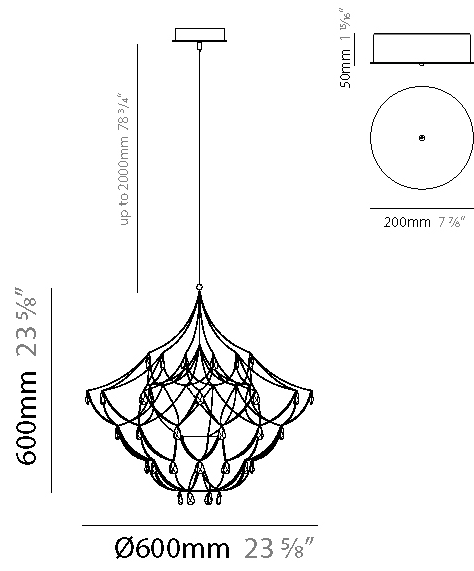

D101393-

base number   LED Dimming   Color Temperature   Finish Options

1. To build a product code in our configurator select the specify button on the base model # product page
2. To build a manual product code on this datasheet choose from the options listed below in blue font and add the suffix to the base model #

GENERAL

Series: Crystal Galaxy
Brand: Quasar
Division: Design
Mounting Type: Suspension
Mounting Location: Ceiling
Subcategory: Ambient

PHYSICAL

Shape: Abstract
Diameter (mm): 600
Diameter (in): 23 5/8
Height (mm): 600
Height (in): 23 5/8
Max. Overall Height (mm): 2000
Max. Overall Height (in): 78 3/4
Light Distribution: Omnidirectional
Weight (kg): 3
Weight (lbs): 6.61
Fixture Finish: [NIC / BRA / BBR](#)
Fixture Material: Metal
Upon Request: Custom Sizes

ELECTRICAL

Number of Lamps: 48
Lamp Type: LED Retrofit
Input Wattage (W): 15.84
Bulb Included: Bulb Included
Max. Wattage Per Lamp (W): 0.33
Lamp Base: E10
Dimming: [0-10V Dimming / Phase Dimming (120Vac Only)](#)
Driver Included: Yes
Driver Location: Integrated
Driver Type: Constant Voltage - Universal
Driver Class: Class 2
Input Voltage (V): 120 - 277
Output Voltage (V): 12
Lamp Voltage (V): 12

LED

Color Temperature (°K): [2600 / 3000 / 3500](#)
Max. Delivered Lumen (lm): 1104 (2600K)
CRI: >90 CRI
Lamp Life (hrs): 50000

OPTICAL

RATINGS AND CERTIFICATIONS

Certified By: Certified for North American Standards
IP rating: IP20

PROJECT
TYPE
SPECIFIER
QUANTITY
DATE