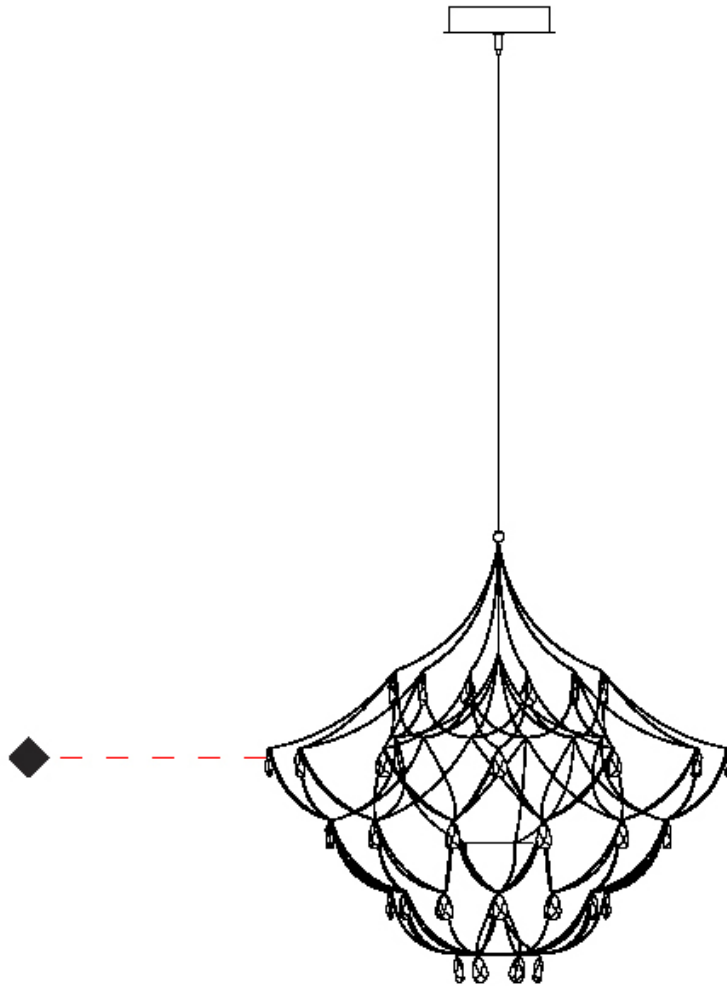

CRYSTAL GALAXY SUSPENSION

D101402-

PROJECT

TYPE

SPECIFIER

QUANTITY

DATE